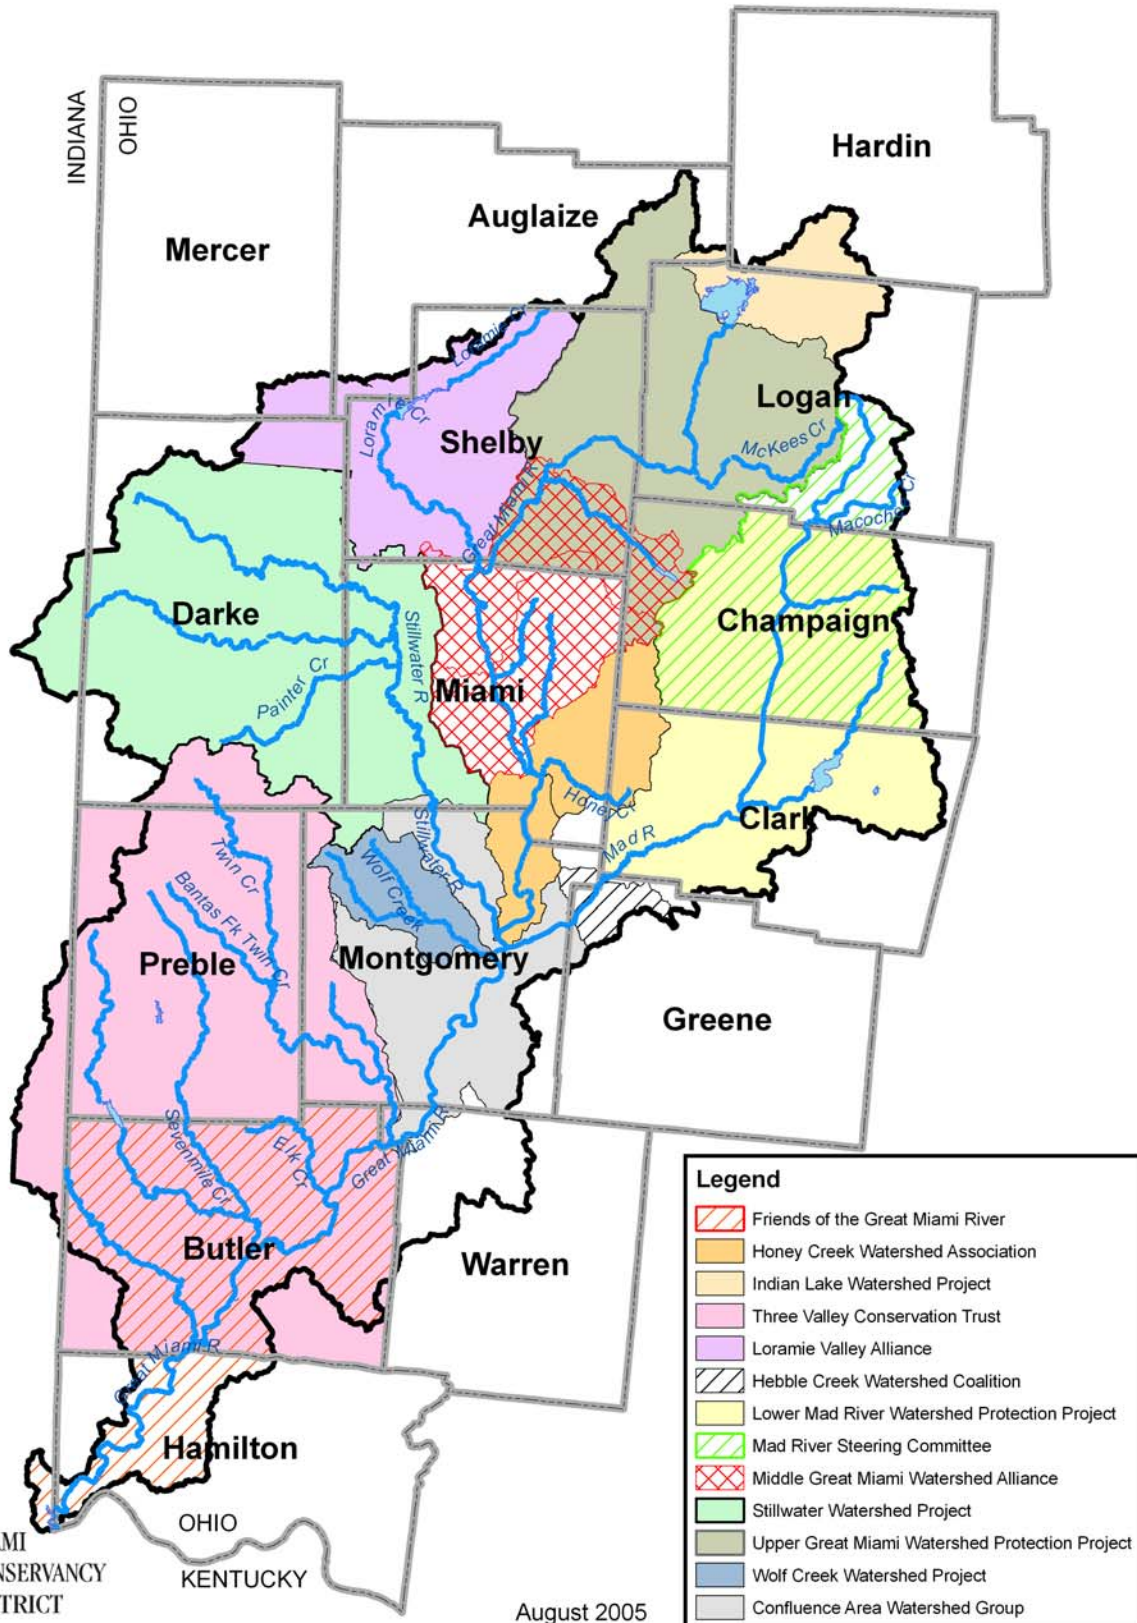

# Community Based Watershed Programs of the Great Miami River Watershed

August 2005